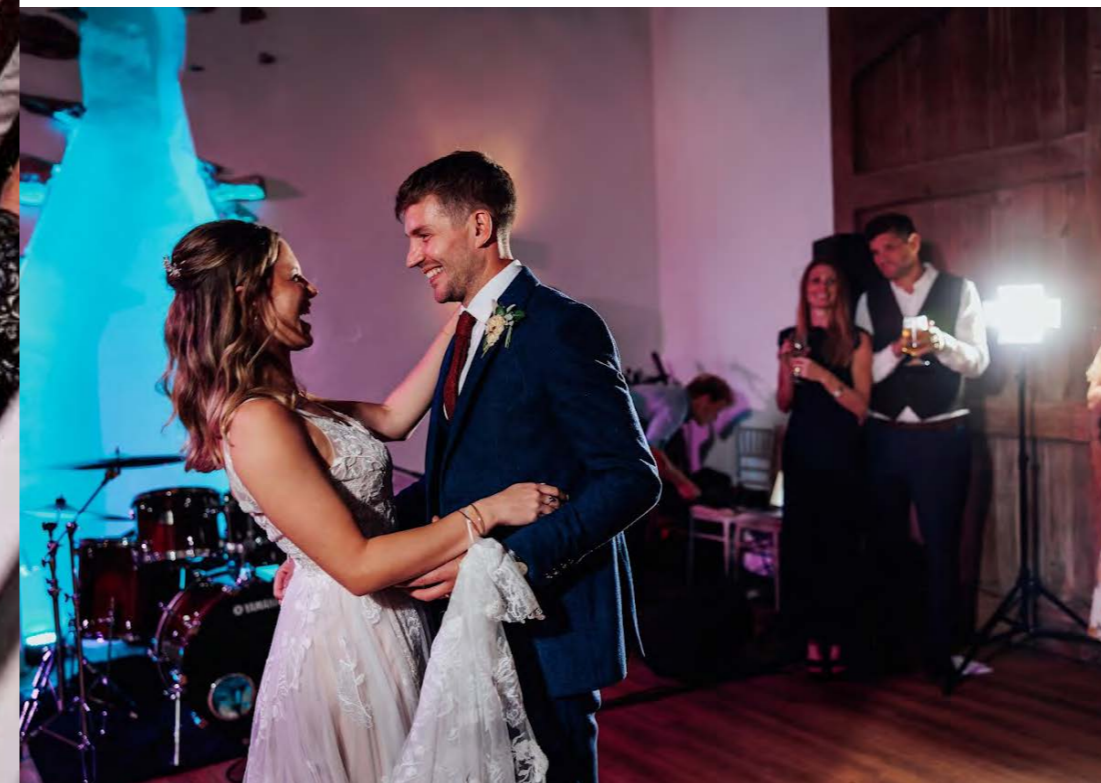

Dance the Night Away...

The Coach House is transformed ready to welcome your guests and with plenty of space to strut their stuff on the dance floor, a well stocked bar, and the beautiful terrace to enjoy, it will be a night to remember.