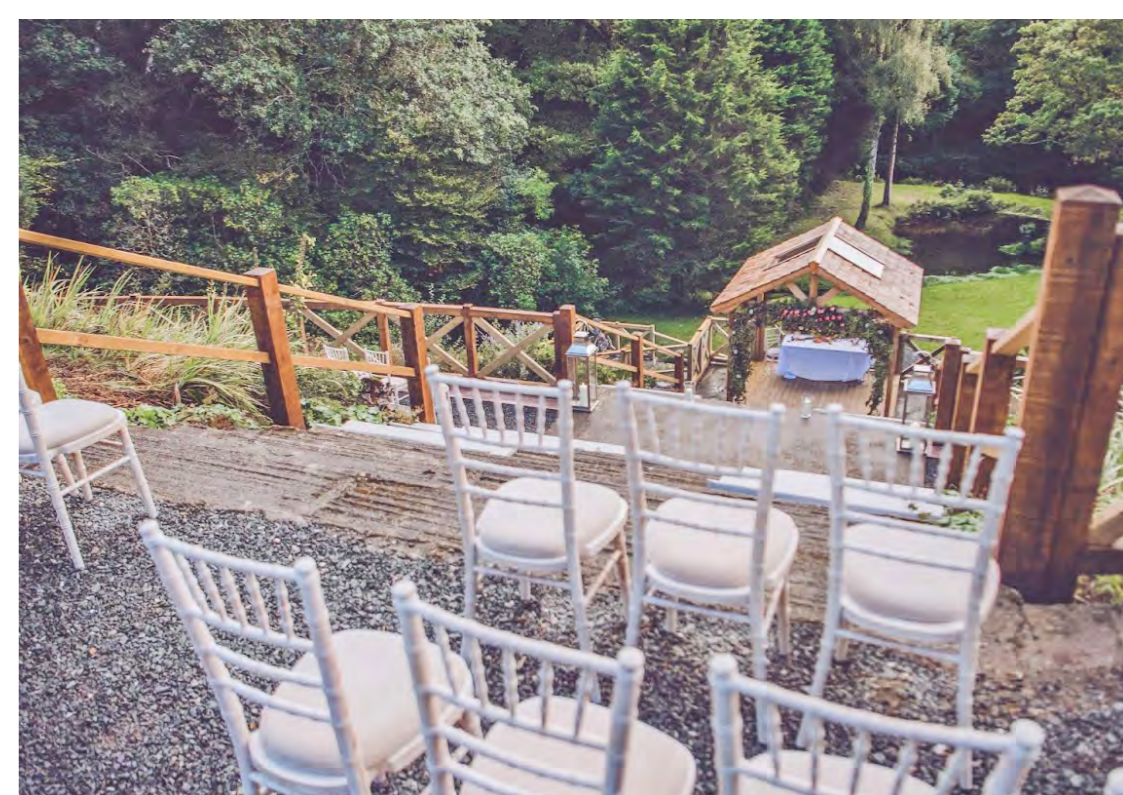

From the moment you glimpse our  
wrought iron gates and embark on your  
journey along our one mile private  
driveway you will be completely  
entranced by our enchanted location.

Your Ceremony can be held in a choice of charming spaces onsite

## The Coach House

A fantastic space full of character based in the court yard. The space will seat 150 people for ceremony and 200 guests for evening party.

It boasts a terrace at the back with stunning vistas of our ancient woodland and river.

## The Pergoda

A simply stunning outdoor location to say "I do". Overlooking our ancient woodland and the River Dwyfach.

Our outdoor ceremony space is a true haven concealed within the Estate.

## The Coach House Terrace

A beautiful space, with a gorgeous view of the Afon Dwyfach river and stunning woodland. A place to relax, you'll truly feel like you are sitting amongst the trees